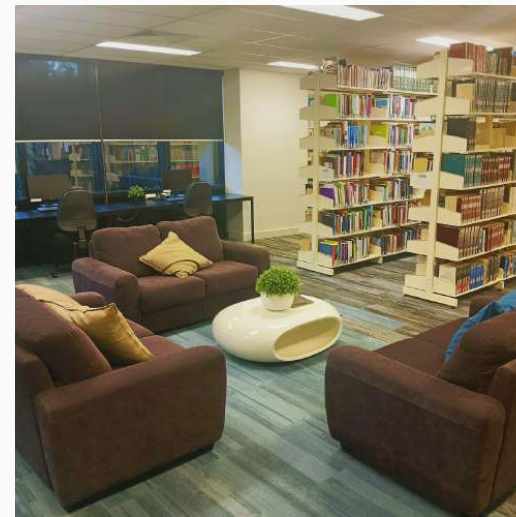

AGED CARE

CAFETERIA

OUTDOOR DINING

INDOOR DINING

AUSTRALIAN COLLEGE OF COMMUNITY AND HEALTH SERVICES

Early Childhood Education

Classroom

Public Library

CAMPUS FACILITIES

Cafe

Indoor Dining Area

Cozy Outdoor Dining Area

**AC
CENTRAL**

30 COWPER
STREET

CAMPUS FACILITIES

**EARLY CHILDHOOD
EDUCATION**