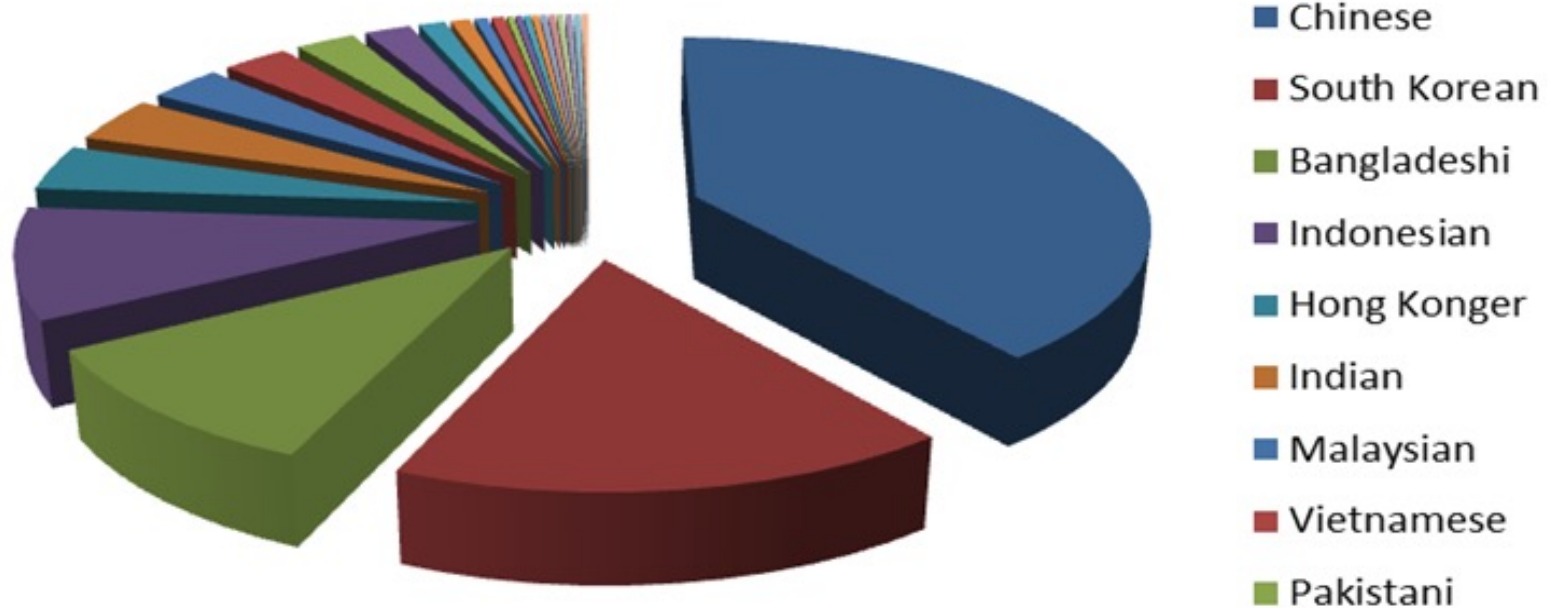

Nationalities

No. of Students